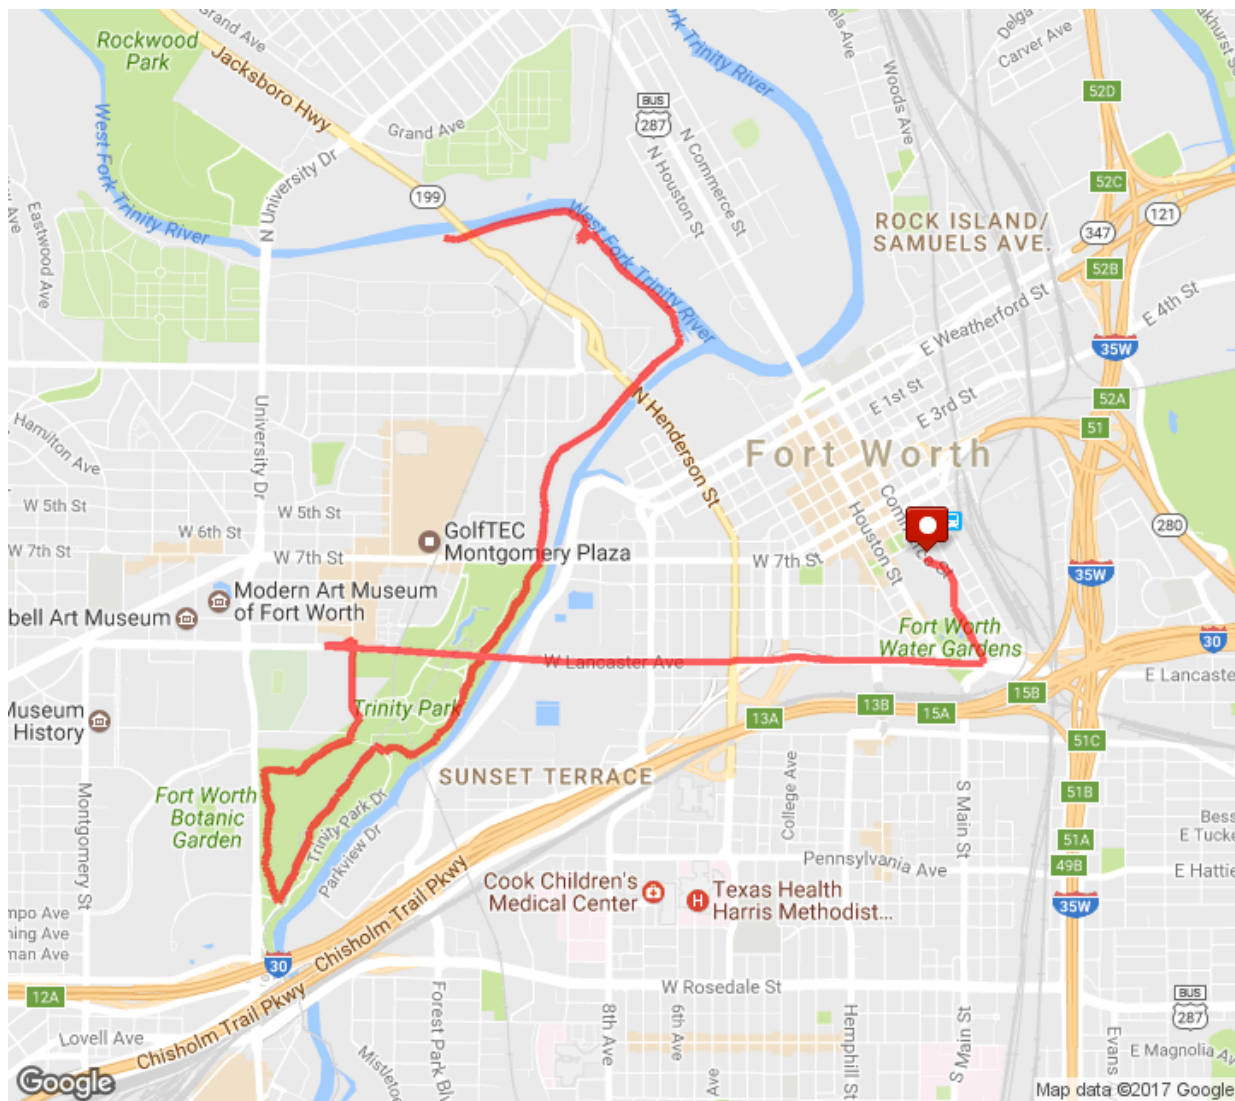

Tri Fort worth half run

Distance: 13.10 mi

Elevation Gain: 241 ft

Elevation Max: 643 ft

Notes

0.00 mi Head southeast on Commerce St toward E 12th St
 Destination will be on the right

0.09 mi	Head southeast on Commerce St toward E 12th St
0.16 mi	Turn right Destination will be on the right
0.16 mi	Head east toward Commerce St
0.17 mi	Turn right onto Commerce St Destination will be on the right
0.37 mi	Head south on Commerce St toward W Lancaster Ave
0.38 mi	Turn right onto W Lancaster Ave Destination will be on the right
0.61 mi	Head west on W Lancaster Ave toward Jennings Ave Destination will be on the right
0.89 mi	Head west on W Lancaster Ave toward Florence St
1.15 mi	Head west on W Lancaster Ave toward Lake St Destination will be on the right
1.45 mi	Head west on W Lancaster Ave Destination will be on the right
2.29 mi	Head west on W Lancaster Ave
2.31 mi	Sharp right Destination will be on the right
2.38 mi	Head northeast toward Foch St
2.39 mi	Turn right onto Foch St Destination will be on the right
2.40 mi	Head south on Foch St
2.45 mi	Head south on Foch St toward Trinity Park Dr
2.63 mi	Head southeast on Foch St toward Trinity Park Dr
2.63 mi	Turn right onto Trinity Park Dr Destination will be on the right
2.68 mi	Head southwest on Trinity Park Dr toward Crestline Rd
2.70 mi	Turn right
2.71 mi	Head southwest
2.77 mi	Head southwest
2.90 mi	Turn right toward Trinity Park Ct
2.91 mi	Turn left onto Trinity Park Ct Destination will be on the right
2.92 mi	Head west on Trinity Park Ct
3.01 mi	Head southeast
3.13 mi	Head south
3.40 mi	Turn left
3.40 mi	Head northeast