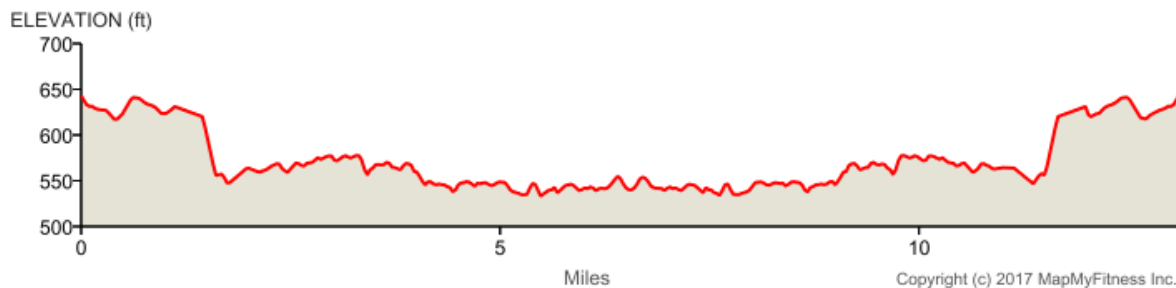

Tri Fort worth half run

Distance: 13.10 mi

Elevation Gain: 241 ft

Elevation Max: 643 ft

Notes

0.00 mi Head southeast on Commerce St toward E 12th St
 Destination will be on the right

0.09 mi	Head southeast on Commerce St toward E 12th St
0.16 mi	Turn right Destination will be on the right
0.16 mi	Head east toward Commerce St
0.17 mi	Turn right onto Commerce St Destination will be on the right
0.37 mi	Head south on Commerce St toward W Lancaster Ave
0.38 mi	Turn right onto W Lancaster Ave Destination will be on the right
0.61 mi	Head west on W Lancaster Ave toward Jennings Ave Destination will be on the right
0.89 mi	Head west on W Lancaster Ave toward Florence St
1.15 mi	Head west on W Lancaster Ave toward Lake St Destination will be on the right
1.45 mi	Head west on W Lancaster Ave Destination will be on the right
2.29 mi	Head west on W Lancaster Ave
2.31 mi	Sharp right Destination will be on the right
2.38 mi	Head northeast toward Foch St
2.39 mi	Turn right onto Foch St Destination will be on the right
2.40 mi	Head south on Foch St
2.45 mi	Head south on Foch St toward Trinity Park Dr
2.63 mi	Head southeast on Foch St toward Trinity Park Dr
2.63 mi	Turn right onto Trinity Park Dr Destination will be on the right
2.68 mi	Head southwest on Trinity Park Dr toward Crestline Rd
2.70 mi	Turn right
2.71 mi	Head southwest
2.77 mi	Head southwest
2.90 mi	Turn right toward Trinity Park Ct
2.91 mi	Turn left onto Trinity Park Ct Destination will be on the right
2.92 mi	Head west on Trinity Park Ct
3.01 mi	Head southeast
3.13 mi	Head south
3.40 mi	Turn left
3.40 mi	Head northeast