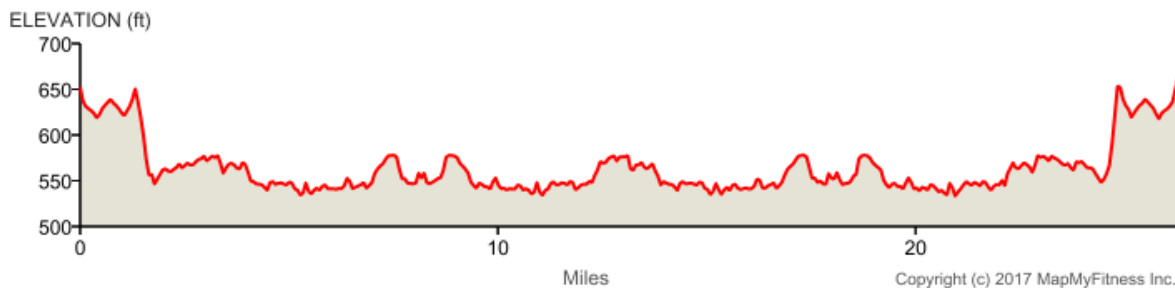

### full run 3/7

Distance: 26.28 mi

Elevation Gain: 512 ft

Elevation Max: 663 ft

### Notes

0.00 mi Head southeast on Commerce St

<b>0.04 mi</b>	Head southeast on Commerce St toward E 12th St Destination will be on the right
<b>0.27 mi</b>	Head southeast on Commerce St toward E 15th St
<b>0.41 mi</b>	Turn right onto W Lancaster Ave
<b>0.41 mi</b>	Head west on W Lancaster Ave toward Main St Destination will be on the right
<b>0.89 mi</b>	Head west on W Lancaster Ave toward Florence St Destination will be on the right
<b>1.49 mi</b>	Head west on W Lancaster Ave
<b>2.33 mi</b>	Sharp right Destination will be on the left
<b>2.34 mi</b>	Head east toward Foch St
<b>2.42 mi</b>	Turn right onto Foch St Destination will be on the left
<b>2.42 mi</b>	Head south on Foch St toward Trinity Park Dr Destination will be on the right
<b>2.65 mi</b>	Head southeast on Foch St toward Trinity Park Dr
<b>2.65 mi</b>	Turn right onto Trinity Park Dr
<b>2.72 mi</b>	Turn right onto Trinity Park Ct
<b>2.72 mi</b>	Head southwest on Trinity Park Ct
<b>2.93 mi</b>	Head west on Trinity Park Ct
<b>3.00 mi</b>	Head south on Trinity Park Ct
<b>3.17 mi</b>	Head south
<b>3.40 mi</b>	Head northeast Destination will be on the left
<b>3.67 mi</b>	Head northeast toward Trinity Park Dr
<b>3.94 mi</b>	Turn left onto Trinity Park Dr Destination will be on the right
<b>3.95 mi</b>	Head east on Trinity Park Dr
<b>3.99 mi</b>	Turn left
<b>4.05 mi</b>	Head southeast