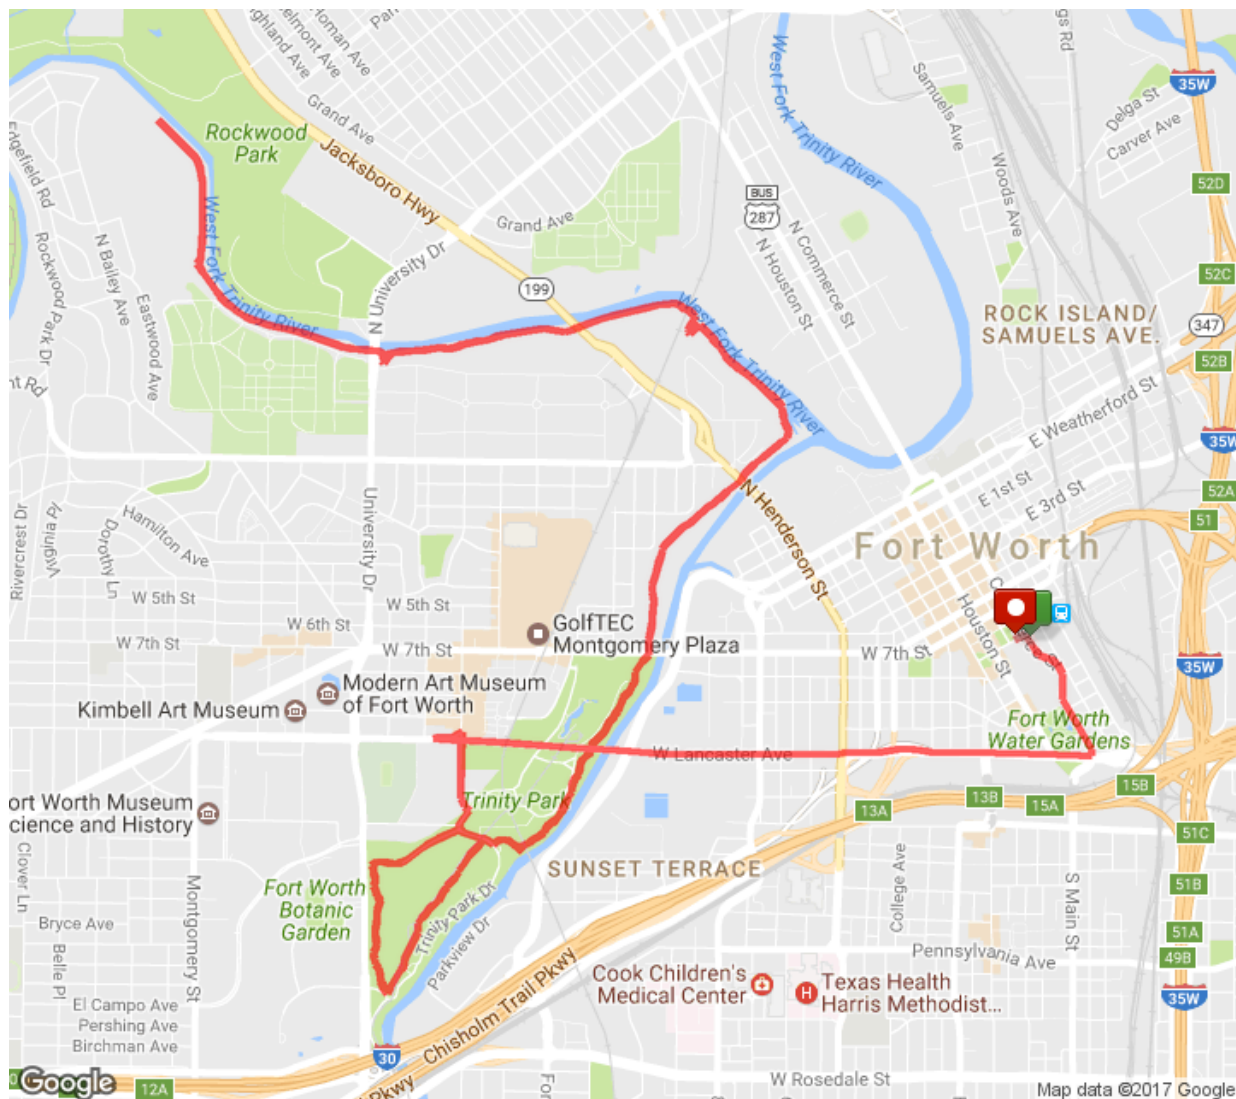

### Notes

0.00 mi Head southeast on Commerce St

<b>0.04 mi</b>	Head southeast on Commerce St toward E 12th St Destination will be on the right
<b>0.27 mi</b>	Head southeast on Commerce St toward E 15th St
<b>0.41 mi</b>	Turn right onto W Lancaster Ave
<b>0.41 mi</b>	Head west on W Lancaster Ave toward Main St Destination will be on the right
<b>0.89 mi</b>	Head west on W Lancaster Ave toward Florence St Destination will be on the right
<b>1.49 mi</b>	Head west on W Lancaster Ave
<b>2.33 mi</b>	Sharp right Destination will be on the left
<b>2.34 mi</b>	Head east toward Foch St
<b>2.42 mi</b>	Turn right onto Foch St Destination will be on the left
<b>2.42 mi</b>	Head south on Foch St toward Trinity Park Dr Destination will be on the right
<b>2.65 mi</b>	Head southeast on Foch St toward Trinity Park Dr
<b>2.65 mi</b>	Turn right onto Trinity Park Dr
<b>2.72 mi</b>	Turn right onto Trinity Park Ct
<b>2.72 mi</b>	Head southwest on Trinity Park Ct
<b>2.93 mi</b>	Head west on Trinity Park Ct
<b>3.00 mi</b>	Head south on Trinity Park Ct
<b>3.17 mi</b>	Head south
<b>3.40 mi</b>	Head northeast Destination will be on the left
<b>3.67 mi</b>	Head northeast toward Trinity Park Dr
<b>3.94 mi</b>	Turn left onto Trinity Park Dr Destination will be on the right
<b>3.95 mi</b>	Head east on Trinity Park Dr
<b>3.99 mi</b>	Turn left
<b>4.05 mi</b>	Head southeast